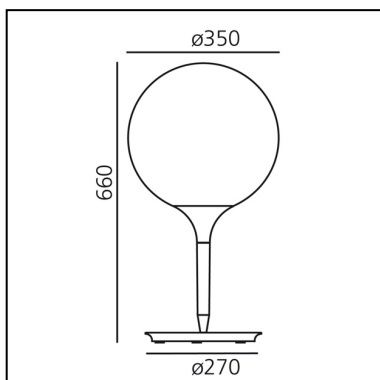

Castore table 35

Michele De Lucchi
Huub Ubbens

IP20    

LUMINAIRE

- Watt: **150W**
- Voltage: **220V-240V**
- Delivered lumens output: **2431lm**
- CCT: **2900K**
- Efficiency: **85%**
- Efficacy: **16.21lm/W**
- CRI: **100**

Notes

Touch dimmer button on the lamp base for the storage of the latest light intensity set-up or the use of a local or remote control (controlled socket). Available in four sizes.

DESCRIPTION

The spherical diffuser design is enhanced by a removable-fitting and tapering luminous stem, that makes the transition from the strong diffuser light to the blind lamp structure area gentle. Base in zamac, stem in thermoplastic resin, blown glass diffuser.

PRODUCT CODE: 1049010A

FEATURES

- Article Code: **1049010A**
- Colour: **White**
- Installation: **Table**
- Material: **Zamak, polycarbonate, blown glass**
- Series: **Design Collection**
- Environment: **Indoor**
- Area contract: **Hospitality, Retail, Residential**
- Emission: **Diffused**
- design by: **Michele De Lucchi, Huub Ubbens**

DIMENSIONS

- Height: **cm 66**
- Diameter: **cm 35**
- Base Diameter: **cm 27**
- Impact Resistance: **N/D**
- Glow Wire Test: **750°**

NOT INCLUDED SOURCES

- Category: **HALO**
- Number: **1**
- Lbs: **Qt32**
- Watt: **150W**
- Socket: **E27**
- Color Rendering: **1a**
- Color temperature (K): **2900K**
- Duration (h): **2000h**